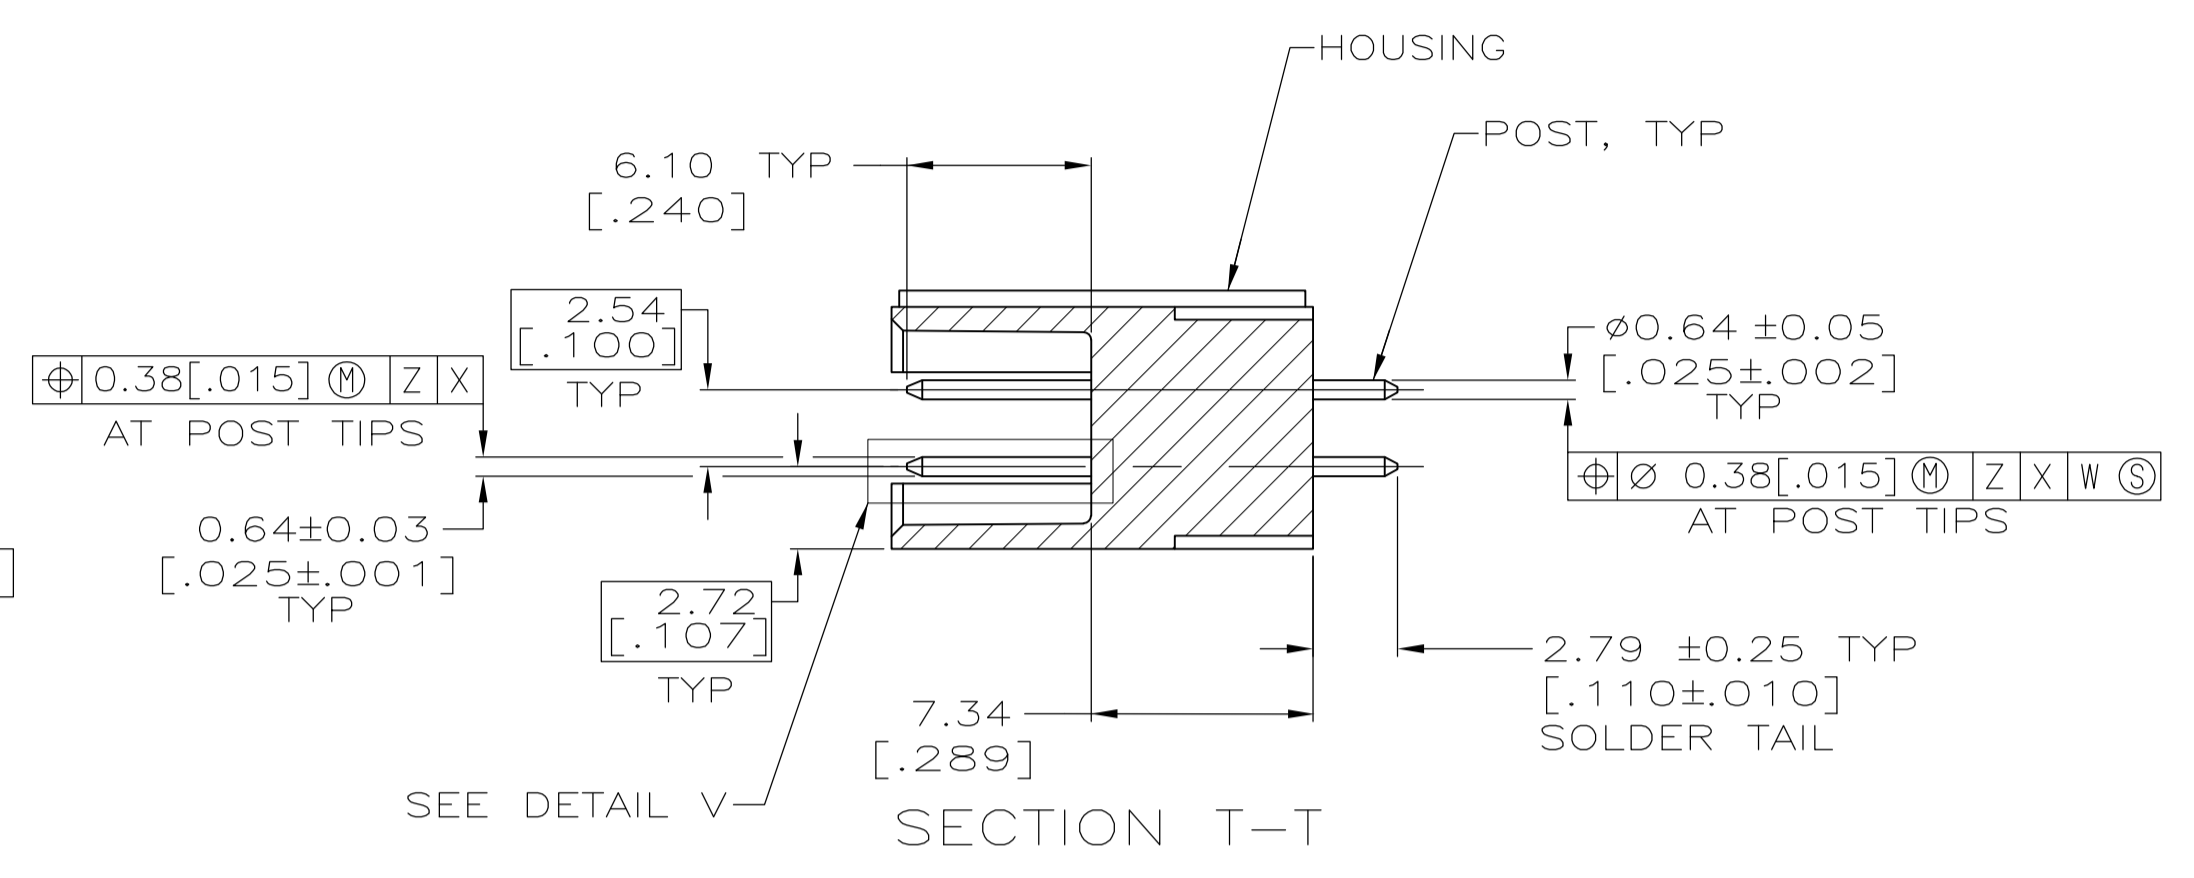

EJECTION LATCHES OMITTED IN THIS VIEW FOR CLARITY

SEE SHEET 2 FOR TABLE & NOTES

| | | | | |
|--|------------|--------------------------|---------------------|--------------|
| THIS DRAWING IS A CONTROLLED DOCUMENT. | | DIN L VARELA - 01-07-05 | STE TE Connectivity | |
| DIMENSIONS: mm (INCHES) | | CHK S BOLASH 01-07-05 | NAME | |
| TOLERANCES UNLESS OTHERWISE SPECIFIED: | | APPD M WALMSLEY 01-07-05 | PRODUCT SPEC | |
| 0 PLC ± - | 1 PLC ± - | 108-40018 | | |
| 2 PLC ± 0.13[.005] | 3 PLC ± - | APPLICATION SPEC | | |
| 4 PLC ± - | ANGLES ± - | SIZE | CAGE CODE | DRAWING NO |
| MATERIAL | FINISH | WEIGHT | A1 00779 | 5499206 |
| CUSTOMER DRAWING | | SCALE | 4:1 | SHEET 1 OF 2 |
| | | REV | E1 | |

- ① COORDINATE DIMENSION APPLIES FROM BASIC LOCATION.
- ② 6 POSITION SIZE DOES NOT HAVE SLOTS FOR SNAP-IN POLARIZER (MILITARY POLARIZATION). 10 AND 14 POSITION SIZES CONTAIN ONLY ONE SLOT FOR SNAP-IN POLARIZER (MILITARY POLARIZATION) LOCATED AS SHOWN.
- ③ 6 POSITION SIZE DOES NOT HAVE SLOTS FOR DUAL POLARIZATION. 10 POSITION SIZES CONTAIN ONLY ONE SLOT FOR DUAL POLARIZATION, LOCATED AS SHOWN.
- 4. RECOMMENDED PRINTED CIRCUIT BOARD THICKNESS IS 1.57 [.062].
- ⑤ DISTANCE REQUIRED BY EJECTION LATCHES IN THE OPEN POSITION.
- ⑥ HOUSING & LATCHES: GLASS FILLED NYLON OR POLYESTER, UL 94V-0 RATED, SEE TABLE FOR COLOR. POSTS: PHOS BRONZE OR BRASS.
- ⑦ POSTS: GOLD FLASH OVER PALLADIUM-NICKEL PLATE, 0.76 μ m[.000030] MIN TOTAL ON THE LOCALIZED PLATE AREA, 2.54 μ m[.000100] MIN TIN PLATE ON THE SOLDER-TAIL, 1.27 μ m[.000050] MIN NICKEL UNDERPLATE ON THE ENTIRE POST.
-OR-
0.76 μ m[.000030] MIN GOLD PLATE ON THE LOCALIZED PLATE AREA, 2.54 μ m[.000100] MIN TIN PLATE ON THE SOLDER-TAIL, 1.27 μ m[.000050] MIN NICKEL UNDERPLATE ON THE ENTIRE POST.
- ⑧ DATUMS -M- & -N- TO BE ESTABLISHED BY CUSTOMER.
- ⑨ DEVELOPMENT PART NUMBER, REV 1 - NOT RELEASED FOR PRODUCTION.